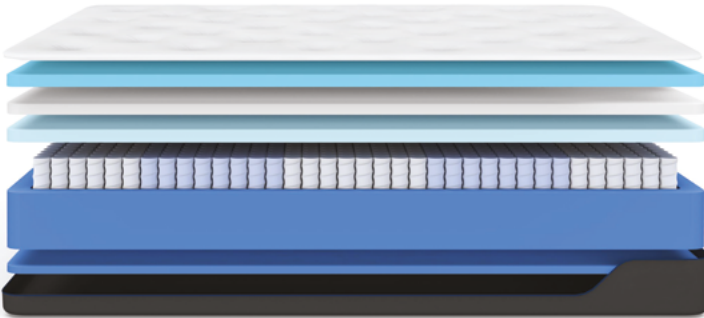

- BAMBOO BLEND
- GEL INFUSED FOAM
- NEX-GEN CC2
- FORTUNE BLUE
- 5 ZONE POCKET SPRING
- BEDROCK HD