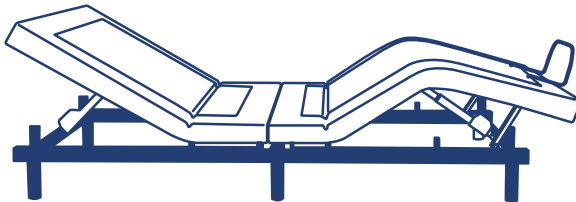

# TrueMotion 500

500

ZERO GRAVITY FEEL

BACK AND FOOT LIFT

EASY LAY FLAT

HANDY FLASHLIGHT

FIT REGULAR BASE

TM500 is the TrueMotion entry point into the adjustable bed experience. Featuring Head and Foot Articulation for enjoying the comforts such as reading, watching TV, working on your computer or just catching up on the news on your tablet. It also features a ZeroG pre-set button (zero gravity) for improved blood circulation and a Flat button for your convenience.

# TrueMotion 1000

1000

ZERO GRAVITY FEEL

BACK AND FOOT LIFT

EASY LAY FLAT

TV POSITION

ANTI-SNORE POSITION

TM1000 sets a new industry standard for adjustable bases in quality. With a weight capacity of 320KG this adjustable bed is capable of withstanding any normal stresses your base may come under. A full range of features have been designed to improve health and wellbeing while giving you the flexibility to enjoy the relaxation and lifestyle choices that come with the very best of adjustable bases.