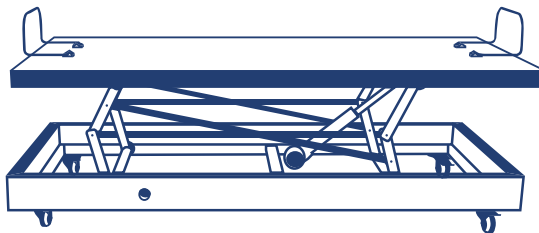

# TrueMotion 1000

1000

ZERO GRAVITY FEEL

BACK AND FOOT LIFT

EASY LAY FLAT

TV POSITION

ANTI-SNORE POSITION

TM1000 sets a new industry standard for adjustable bases in quality. With a weight capacity of 320KG this adjustable bed is capable of withstanding any normal stresses your base may come under. A full range of features have been designed to improve health and wellbeing while giving you the flexibility to enjoy the relaxation and lifestyle choices that come with the very best of adjustable bases.

SIZES AVAILABLE: Long Single, King Single, Double, Queen, King, Split King

# TrueMotion 2000

2000

TM2000 gives you the freedom to raise and lower the height of your bed making it perfect for carers and making the bed. TM2000 also features Head and Foot articulation giving you the benefit of relieving pressure on your spine where needed. It also has a ZeroG pre-set button (zero gravity) for improved blood circulation and a Flat button for your convenience.