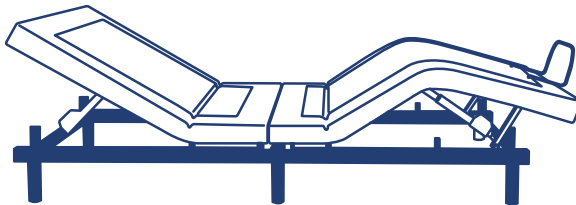

- 425mm
- 350mm
- 275mm

3 HEIGHTS: 425mm/350mm/275mm (not including mattress)

SIZES AVAILABLE: Long Single, King Single, Double, Queen, King, Split King