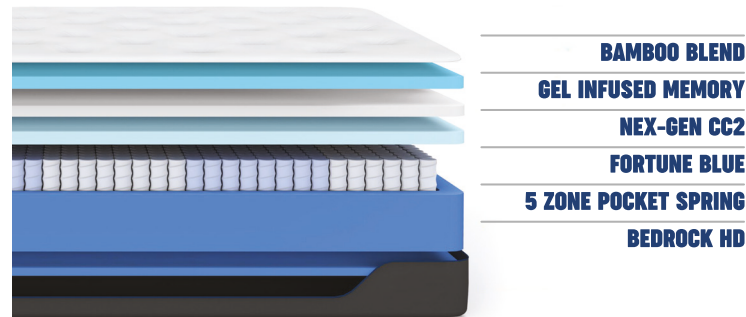

FEATURES: Supreme comfort and conformance.
The quilted pillow top and specialty foams contour to your body shape while 5 zones of pocket springs provide the reactive support needed to ensure correct spinal alignment. This design provides a solid sleep foundation and is the ultimate combination of comfort and contouring support.

TrueMotion Holiday UNIVERSAL COMFORT
Bed in a Box - Tight-top Mattress

FEATURES: Exceptional comfort and support.
The quilt top and specialty foams contour to your body shape and beneath these layers pocket springs provide the reactive support needed to ensure correct spinal alignment. This design provides a solid foundation and is the ultimate combination of comfort and contouring support.

AUSTRALIAN DESIGNED

Use on regular and adjustable bases.

AVAILABLE SIZES

Single (91 x 190), Long Single (91 x 203), King Single (107 x 203),
Double (137 x 190), Queen (153 x 203), King (183 x 203)