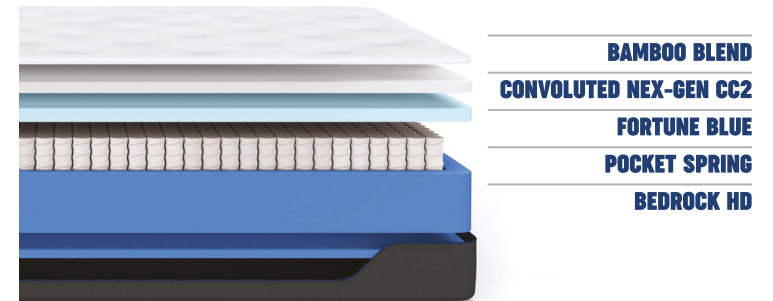

FEATURES: Supreme comfort and conformance.
The quilted pillow top and specialty foams contour to your body shape while 5 zones of pocket springs provide the reactive support needed to ensure correct spinal alignment. This design provides a solid sleep foundation and is the ultimate combination of comfort and contouring support.

TrueMotion Holiday UNIVERSAL COMFORT
Bed in a Box - Tight-top Mattress

FEATURES: Exceptional comfort and support.
The quilt top and specialty foams contour to your body shape and beneath these layers pocket springs provide the reactive support needed to ensure correct spinal alignment. This design provides a solid foundation and is the ultimate combination of comfort and contouring support.

AUSTRALIAN DESIGNED

Use on regular and adjustable bases.

AVAILABLE SIZES

Single (91 x 190), Long Single (91 x 203), King Single (107 x 203),
Double (137 x 190), Queen (153 x 203), King (183 x 203)